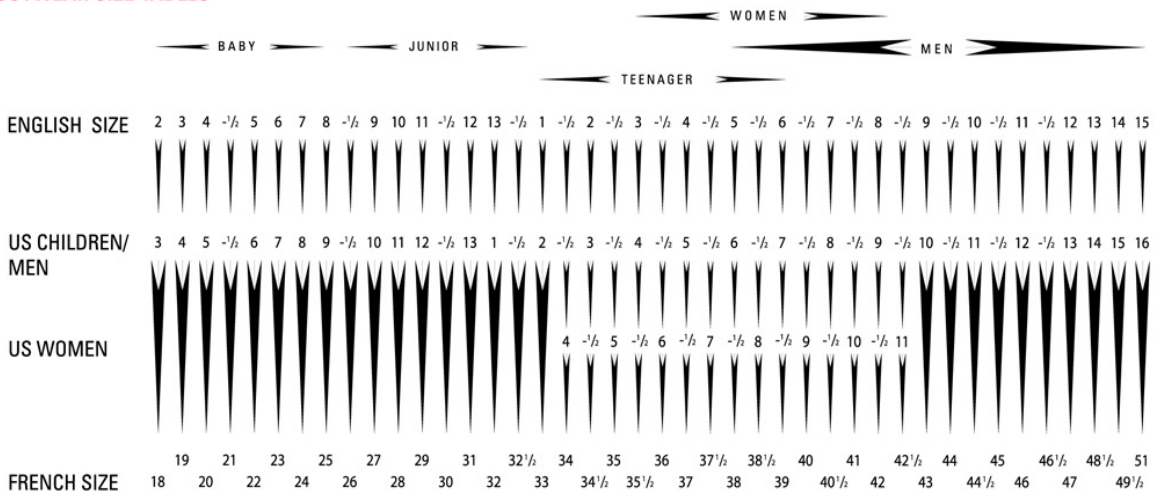

SIZE TABLES

Separates Shirts:

Int'l Size Run	116	128	140	152	164	176	XS	S	M	L	XL	XXL	XXXL
UK	5/6	24/26	26/28	30/32	32/34	34/36	XS	S	M	L	XL	XXL	XXXL
US	YXS	YS	YM	YL	YXL	YXXL	XS	S	M	L	XL	XXL	XXXL
French/E	5/6	8	10	12	14	16	XS	S	M	L	XL	XXL	XXXL
German/I	116	128	140	152	164	176	XS	S	M	L	XL	XXL	XXXL

Separates Shorts:

Int'l Size Run	116	128	140	152	164	176	XS	S	M	L	XL	XXL	XXXL
UK	5/6	24	26	28	30	32	XS	S	M	L	XL	XXL	XXXL
US	YXS	YS	YM	YL	YXL	YXXL	XS	S	M	L	XL	XXL	XXXL
French/E	5/6	8	10	12	14	16	XS	S	M	L	XL	XXL	XXXL
German/I	116	128	140	152	164	176	XS	S	M	L	XL	XXL	XXXL

Separates Socks:

Int'l Size Run	0	1	2	3	4	5
UK	10-11	12-2	2.5-5	6-8	9-11	12-14
US	11-12	13-3	3.5-6	7-9	10-12	13-15
French	27-30	31-34	35-38	39-42	43-46	47-49
German	0	1	2	3	4	5

Training Line Adults & Kids (only Tops)

Int'l Size Run	116	128	140	152	164	176	XS	S	M	L	XL	XXL	XXXL
UK	5/6	24/26	26/28	30/32	32/34	34/36	XS	S	M	L	XL	XXL	XXXL
US	YXS	YS	YM	YL	YXL	YXXL	XS	S	M	L	XL	XXL	XXXL
French/E	5/6	8	10	12	14	16	XS	S	M	L	XL	XXL	XXXL
German/I	116	128	140	152	164	176	XS	S	M	L	XL	XXL	XXXL

Training Line Adults & Kids (only Shorts & Pants)

Int'l Size Run	116	128	140	152	164	176	XS	S	M	L	XL	XXL	XXXL
UK	5/6	24	26	28	30	32	XS	S	M	L	XL	XXL	XXXL
US	YXS	YS	YM	YL	YXL	YXXL	XS	S	M	L	XL	XXL	XXXL
French/E	5/6	8	10	12	14	16	XS	S	M	L	XL	XXL	XXXL
German/I	116	128	140	152	164	176	XS	S	M	L	XL	XXL	XXXL

FOOTWEAR SIZE TABLES